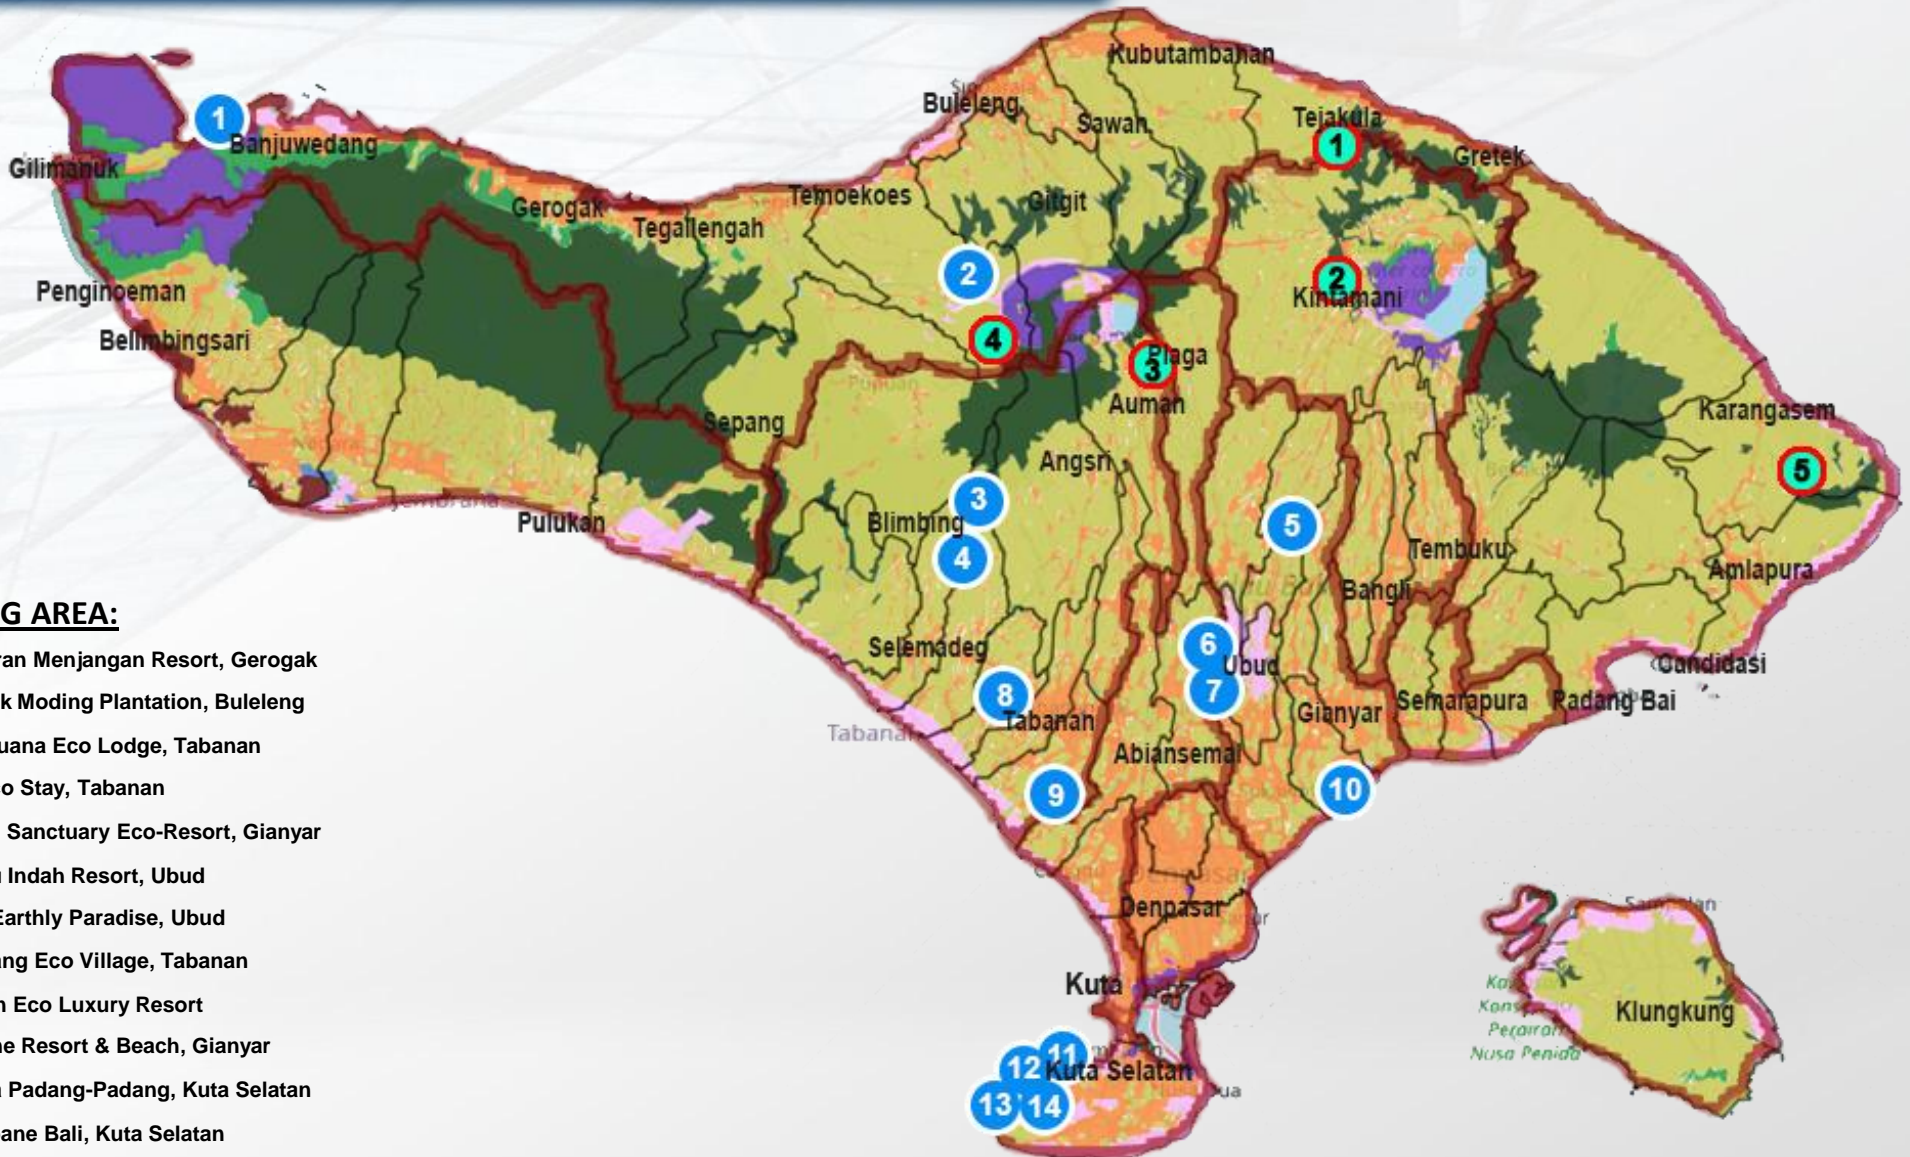

Ideal Location

Eco Lodge Villages is situated in a scenic area of Bali, offering stunning natural beauty and easy access to cultural attractions.

Benefits for Bali's Culture and Community

- ❑ **Cultural Preservation:** By promoting and preserving Balinese culture, Eco Lodge Villages helps to safeguard the island's rich heritage for future generations.
- ❑ **Economic Benefits:** The development generates revenue and creates jobs for locals, contributing to the economic growth and well-being of the community.
- ❑ **Cross-Cultural Exchange:** Eco Lodge Villages facilitates cultural exchange between guests and the local community, fostering greater understanding and appreciation of Balinese culture.

BALI DEMOGRAPHIC

Maps of Bali Island
SPATIAL PLANNING PLAN of BALI

BALI DEMOGRAPHIC

EXISTING AREA:

1. Plantaran Menjangan Resort, Gerogak
2. Munduk Moding Plantation, Buleleng
3. Sarinbuana Eco Lodge, Tabanan
4. Bali Eco Stay, Tabanan
5. Sebatu Sanctuary Eco-Resort, Gianyar
6. Bambu Indah Resort, Ubud
7. Mana Earthly Paradise, Ubud
8. Sun Sang Eco Village, Tabanan
9. Ulaman Eco Luxury Resort
10. Komune Resort & Beach, Gianyar
11. Suarga Padang-Padang, Kuta Selatan
12. La Cabane Bali, Kuta Selatan
13. Green Escape, Kuta Selatan
14. The Elementum, Kuta Selatan